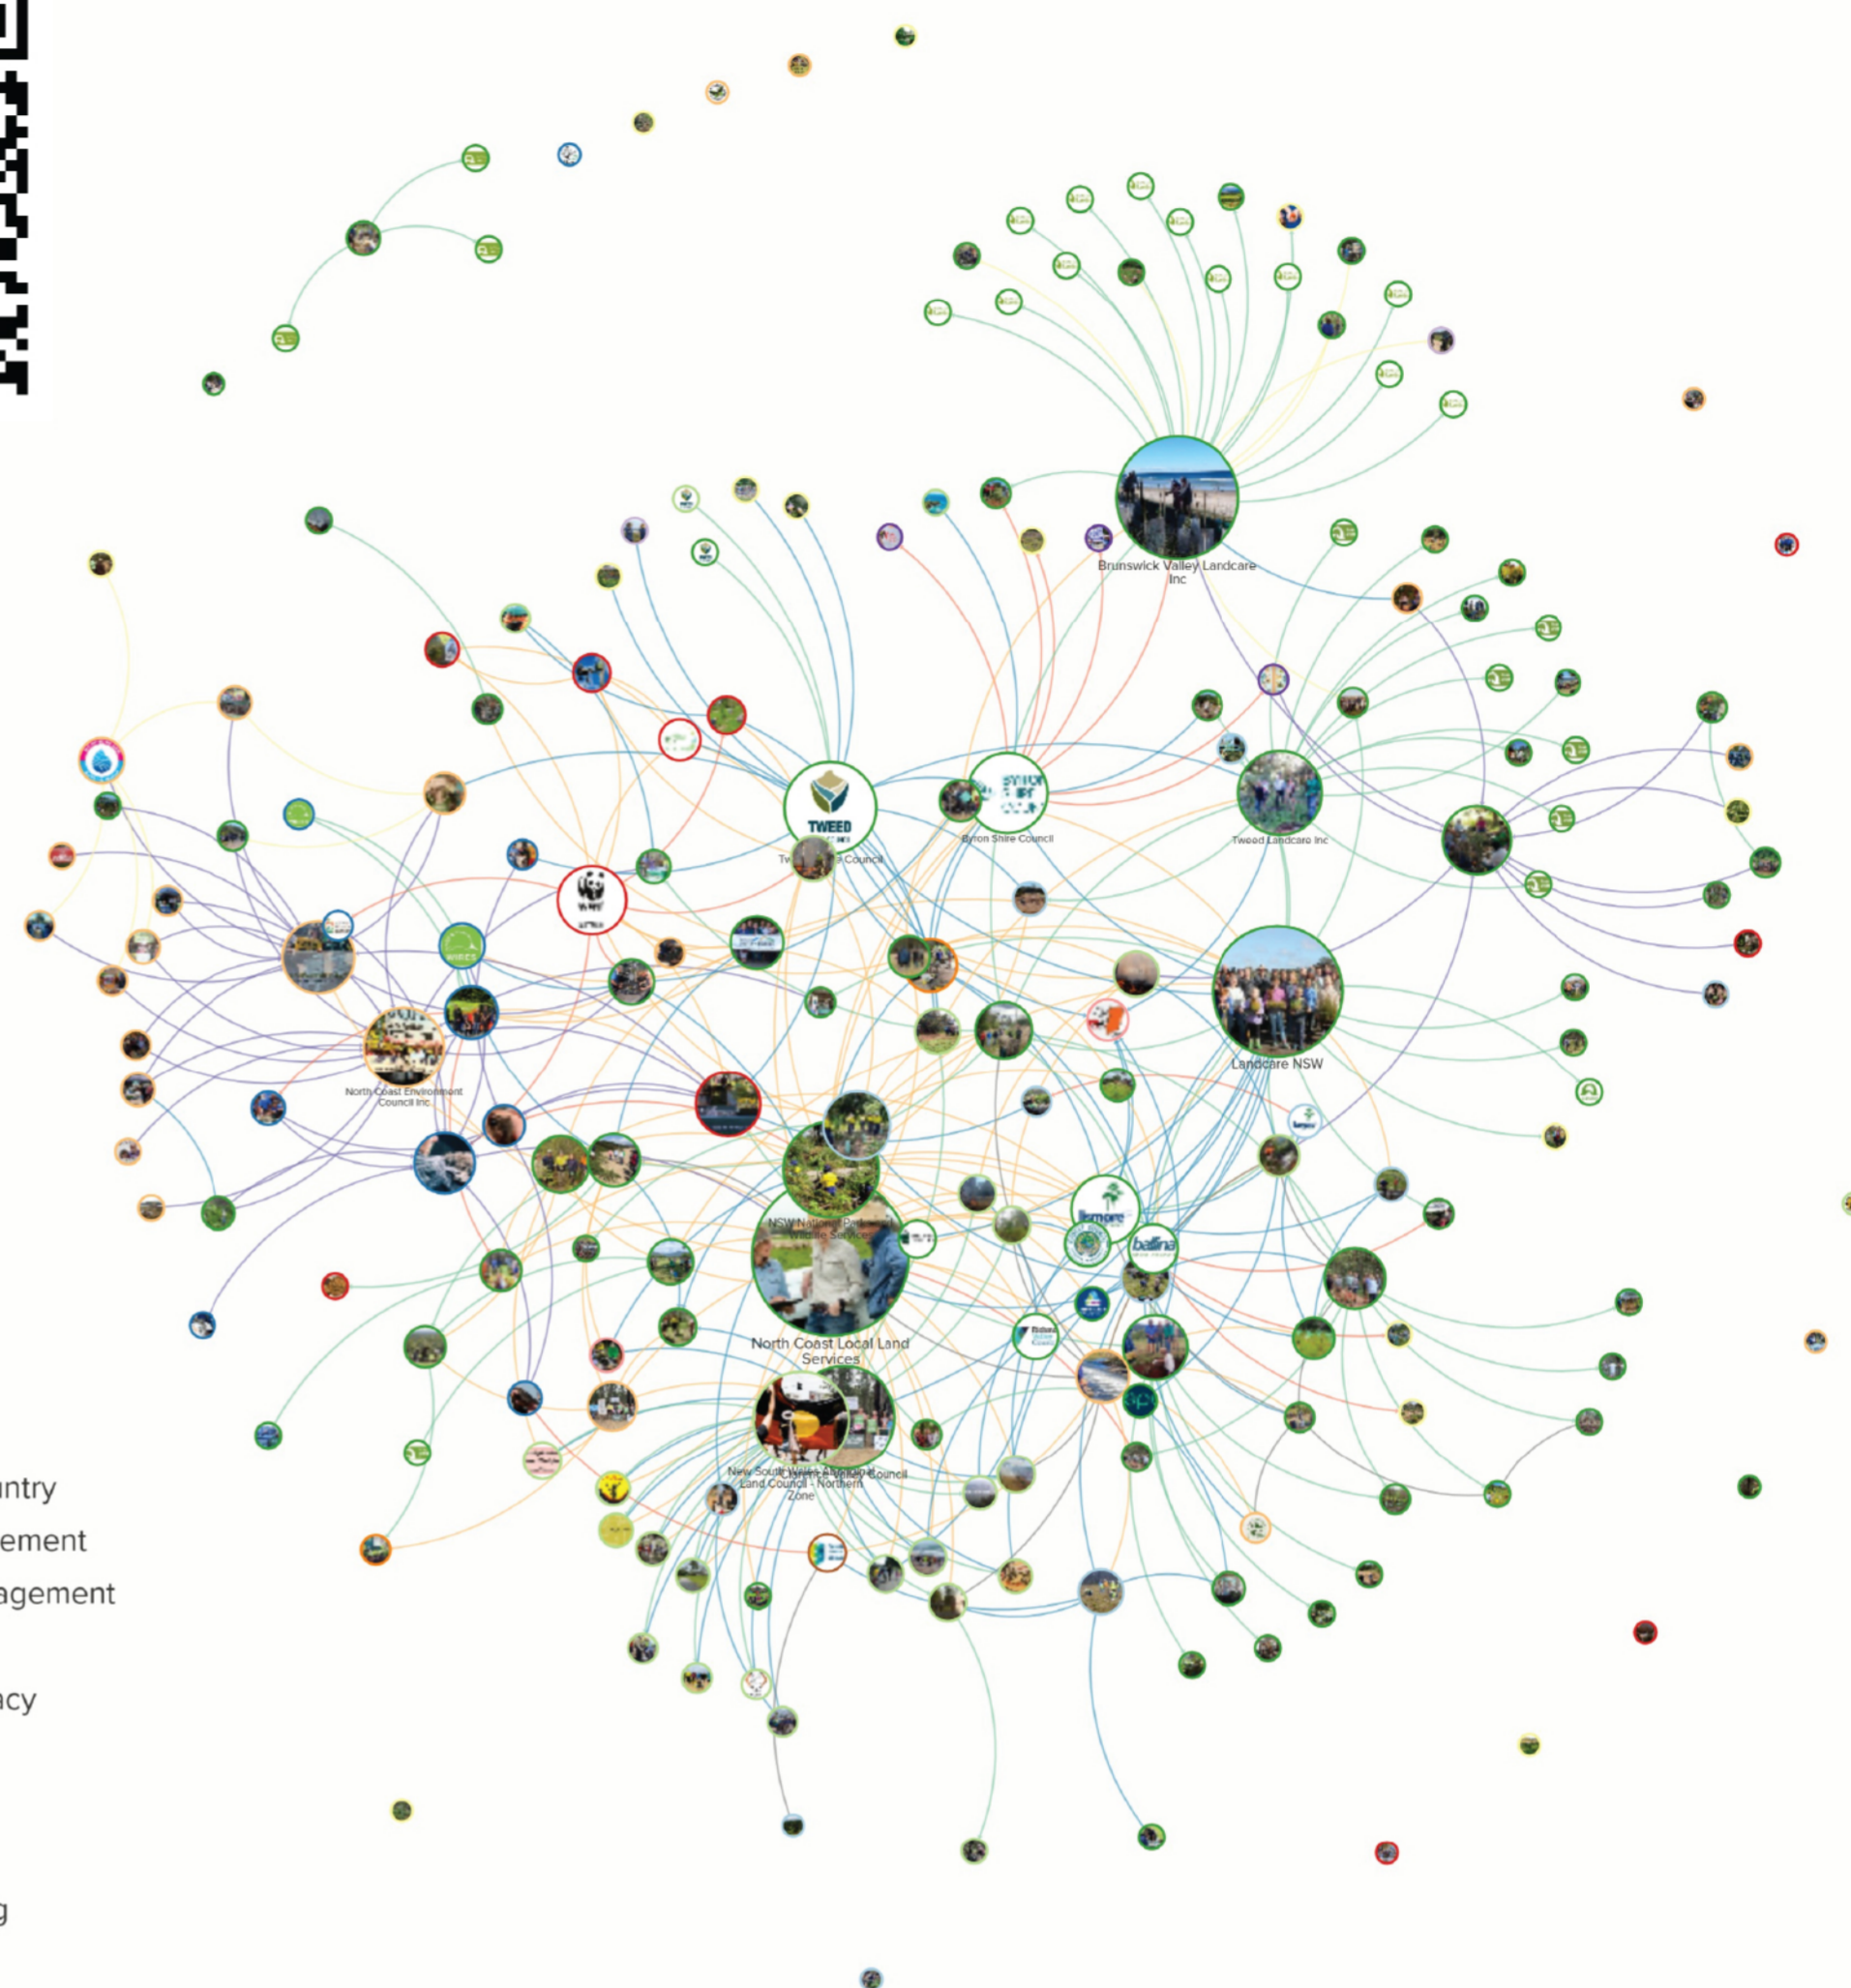

# Network mapping of environmental community groups active within the Northern Rivers

Current outputs

Resilient Landscapes

National Environmental Science Program

## Network map

The Northern Rivers is home to a treasure trove of environmental groups devoted to making the region and its ecosystems a better place. Knowing and understanding these groups and their connections is key to ensuring effective management of the area. This is why a publicly available network map has been created. It shows the numerous relationships and their nature between all groups.

The map is constantly being updated with your and other's expert knowledge, so **any input is always welcome.**

Visit <https://kumu.io/Naomi-PvA/northern-rivers#northern-rivers>  
Or scan the QR code to find the current map.

## Geographical map

With so many activities going on, it is sometimes hard to understand what is happening in your region and what still needs to happen. As such, it is valuable to have insight into the geographical distribution of Northern Rivers' environmental groups. For this reason, an online map has been created showing all groups, their location, quick links to their web pages and contact details, and other relevant information visible in separate layers.