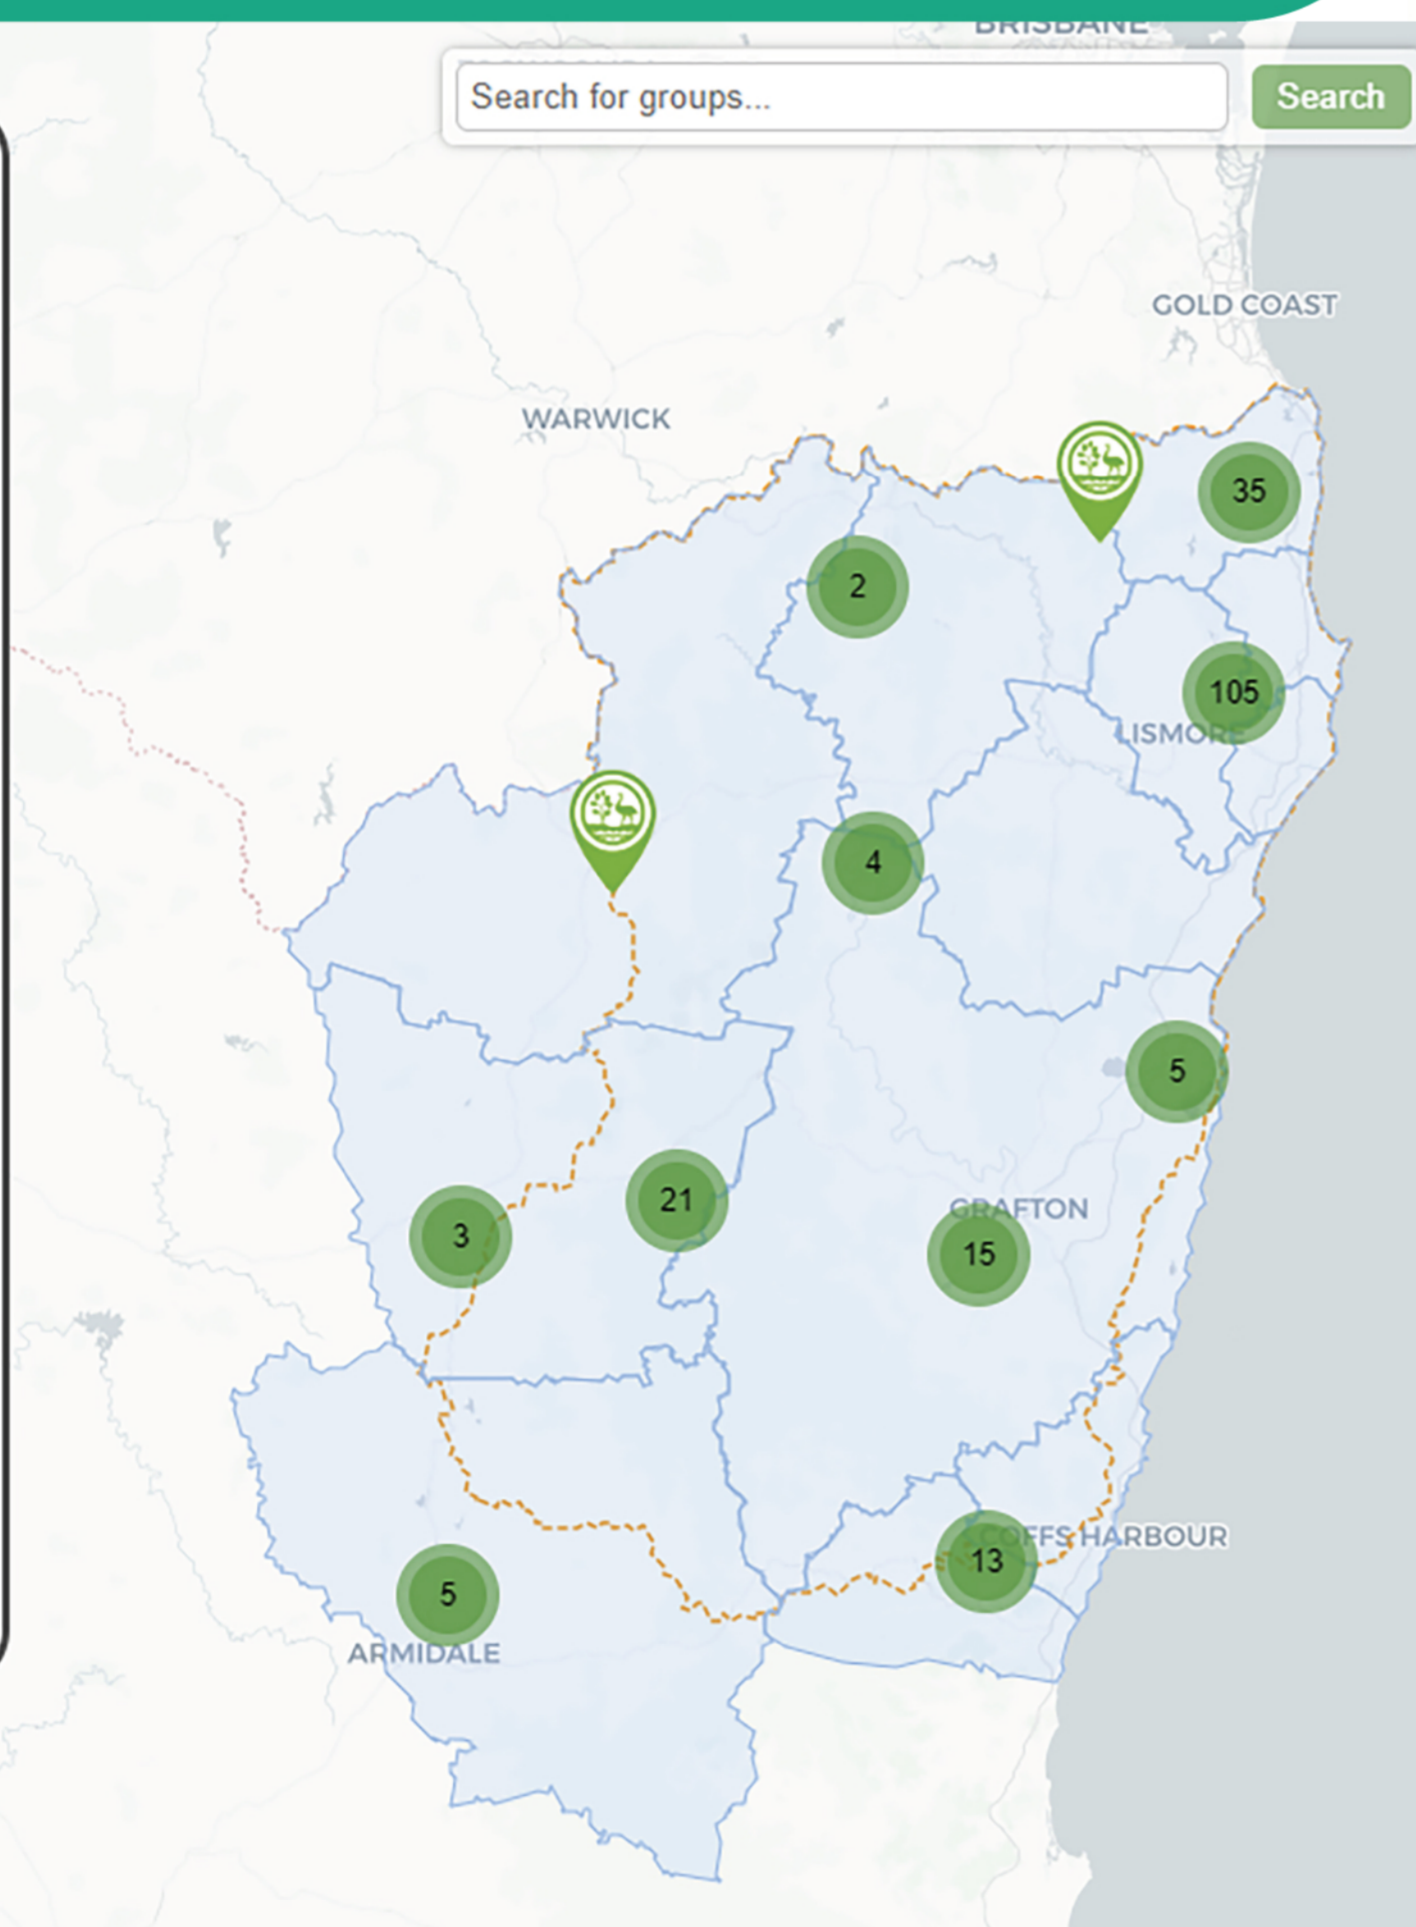

# Network mapping of environmental community groups active within the Northern Rivers

Current outputs

Resilient Landscapes

National Environmental Science Program

## Network map

The Northern Rivers is home to a treasure trove of environmental groups devoted to making the region and its ecosystems a better place. Knowing and understanding these groups and their connections is key to ensuring effective management of the area. This is why a publicly available network map has been created. It shows the numerous relationships and their nature between all groups.

The map is constantly being updated with your and other's expert knowledge, so **any input is always welcome.**

Visit <https://kumu.io/Naomi-PvA/northern-rivers#northern-rivers>  
Or scan the QR code to find the current map.

## Geographical map

With so many activities going on, it is sometimes hard to understand what is happening in your region and what still needs to happen. As such, it is valuable to have insight into the geographical distribution of Northern Rivers' environmental groups. For this reason, an online map has been created showing all groups, their location, quick links to their web pages and contact details, and other relevant information visible in separate layers.